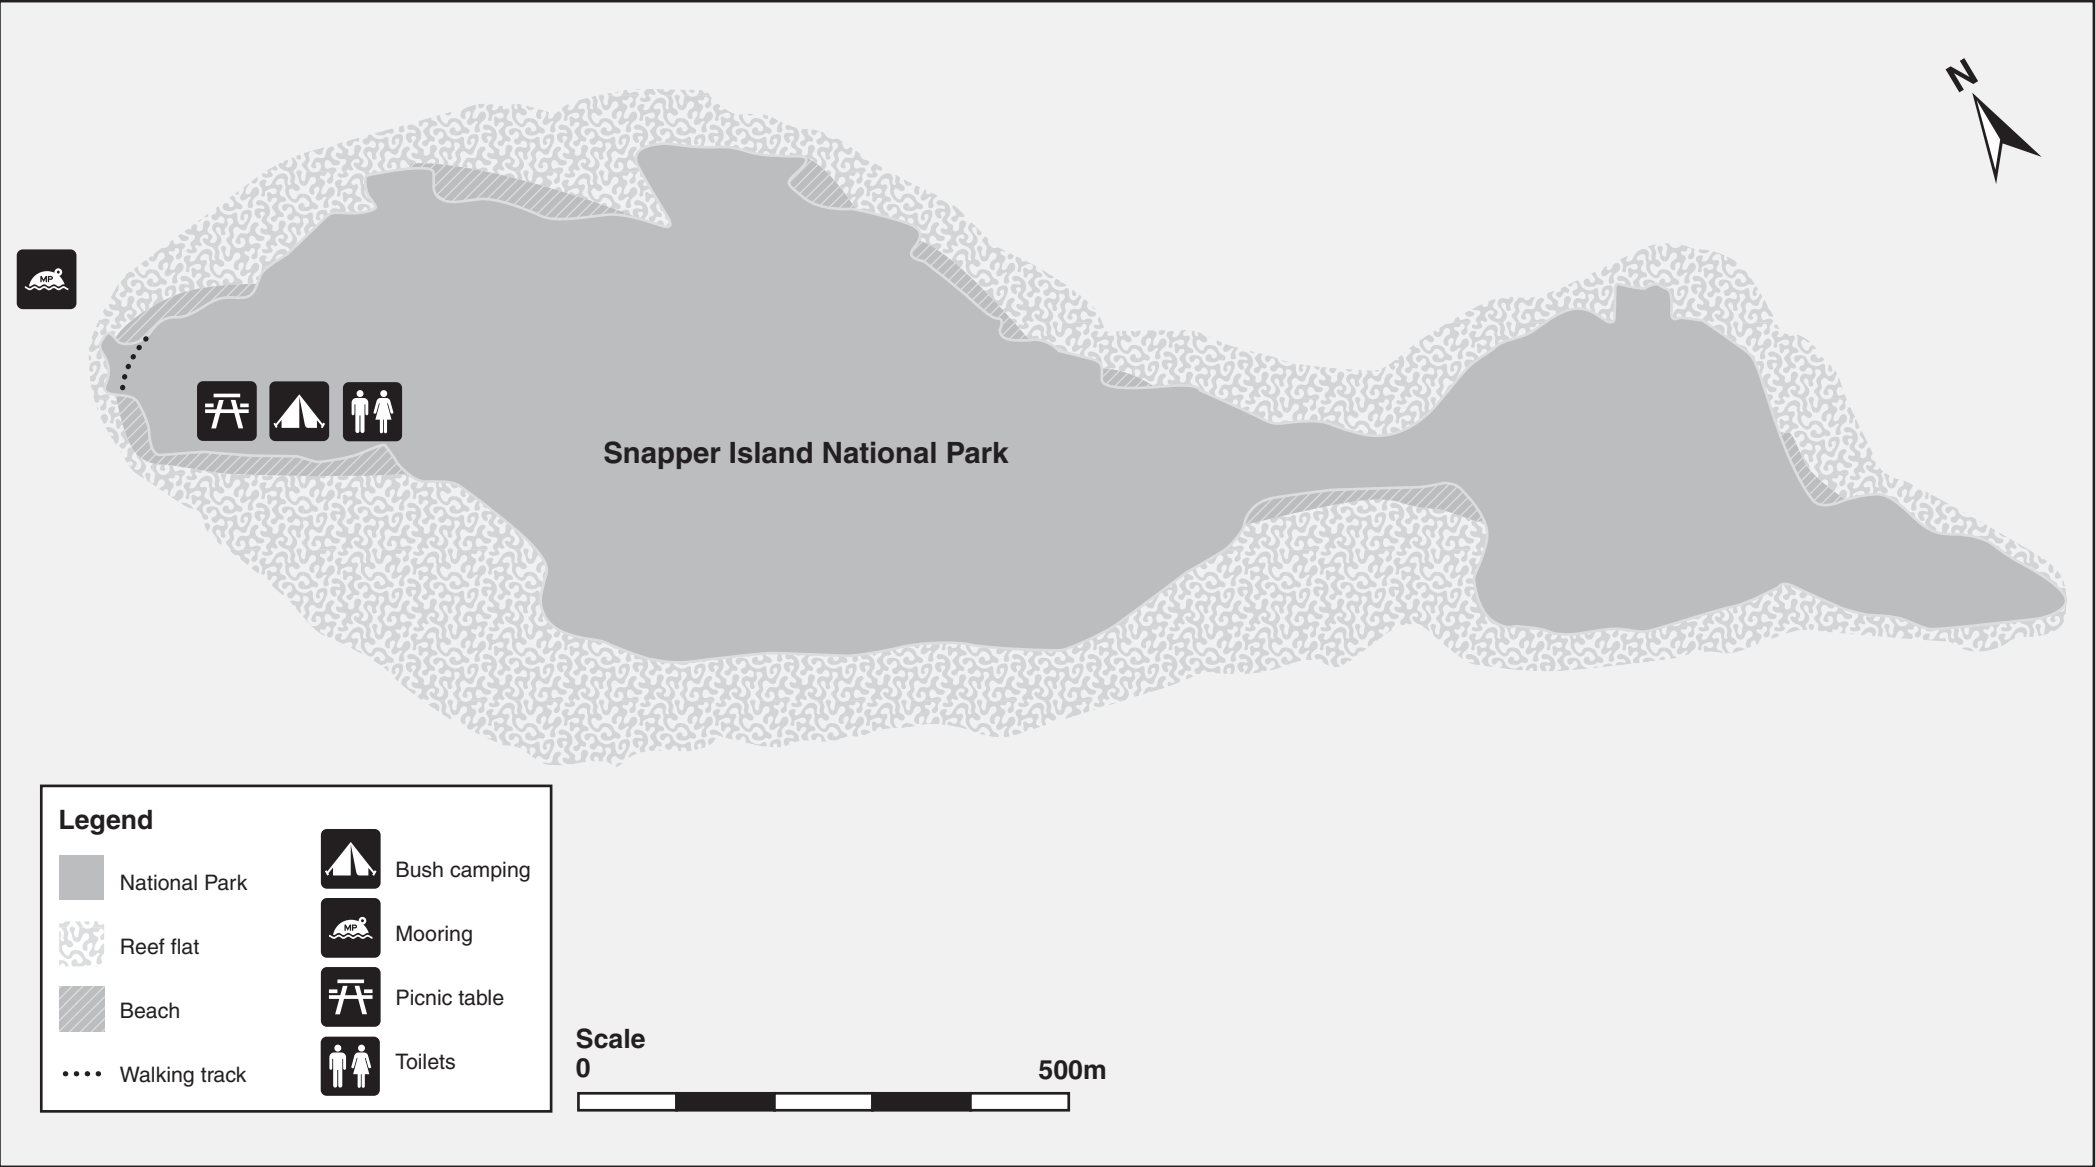

Snapper Island National Park

June 2007

© State of Queensland - Environmental Protection Agency MA277