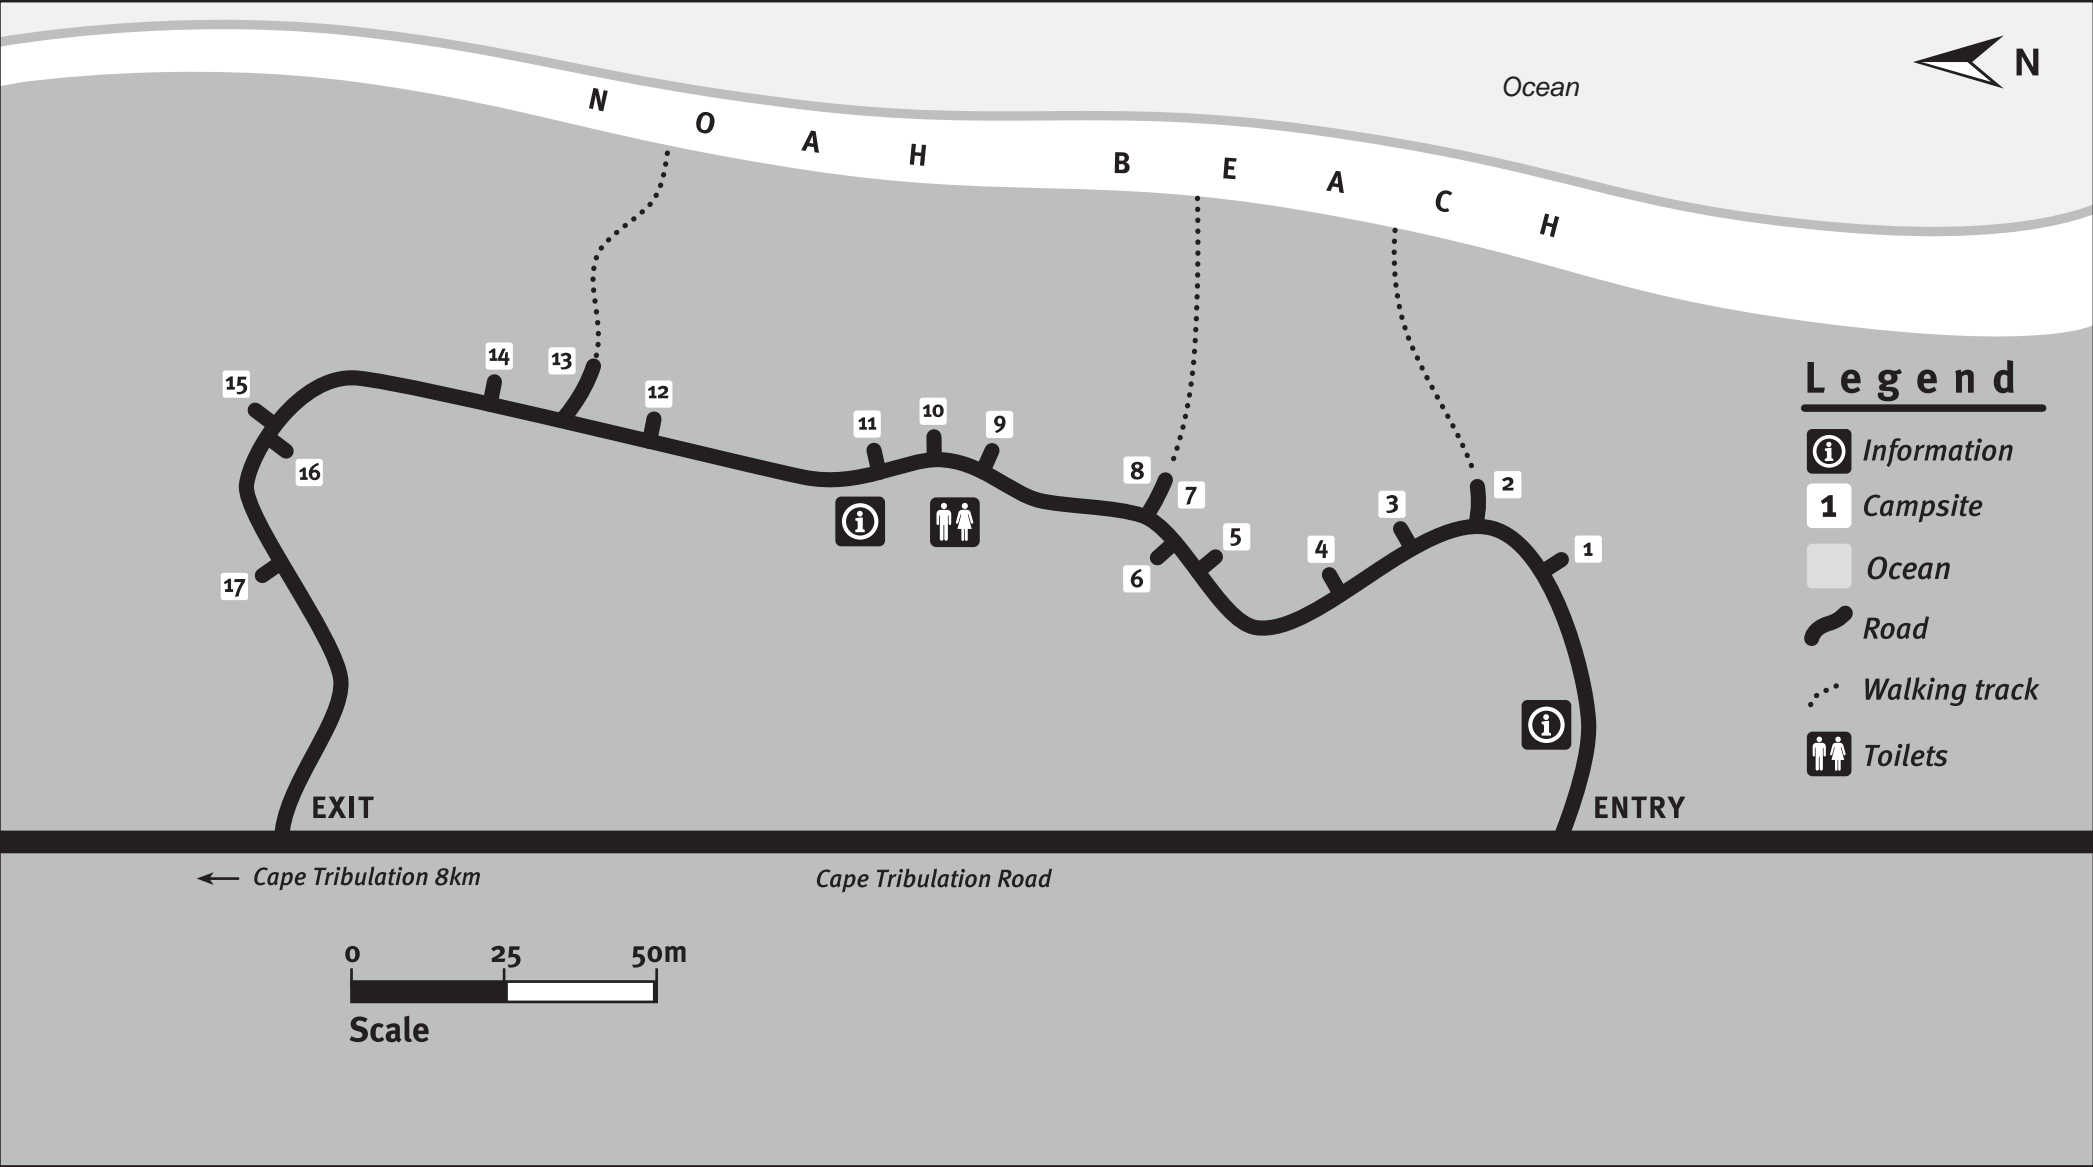

Noah Beach campground

Daintree National Park

June 2007

Legend

- Information
- Campsite
- Ocean
- Road
- Walking track
- Toilets

© State of Queensland. Environmental Protection Agency MA284