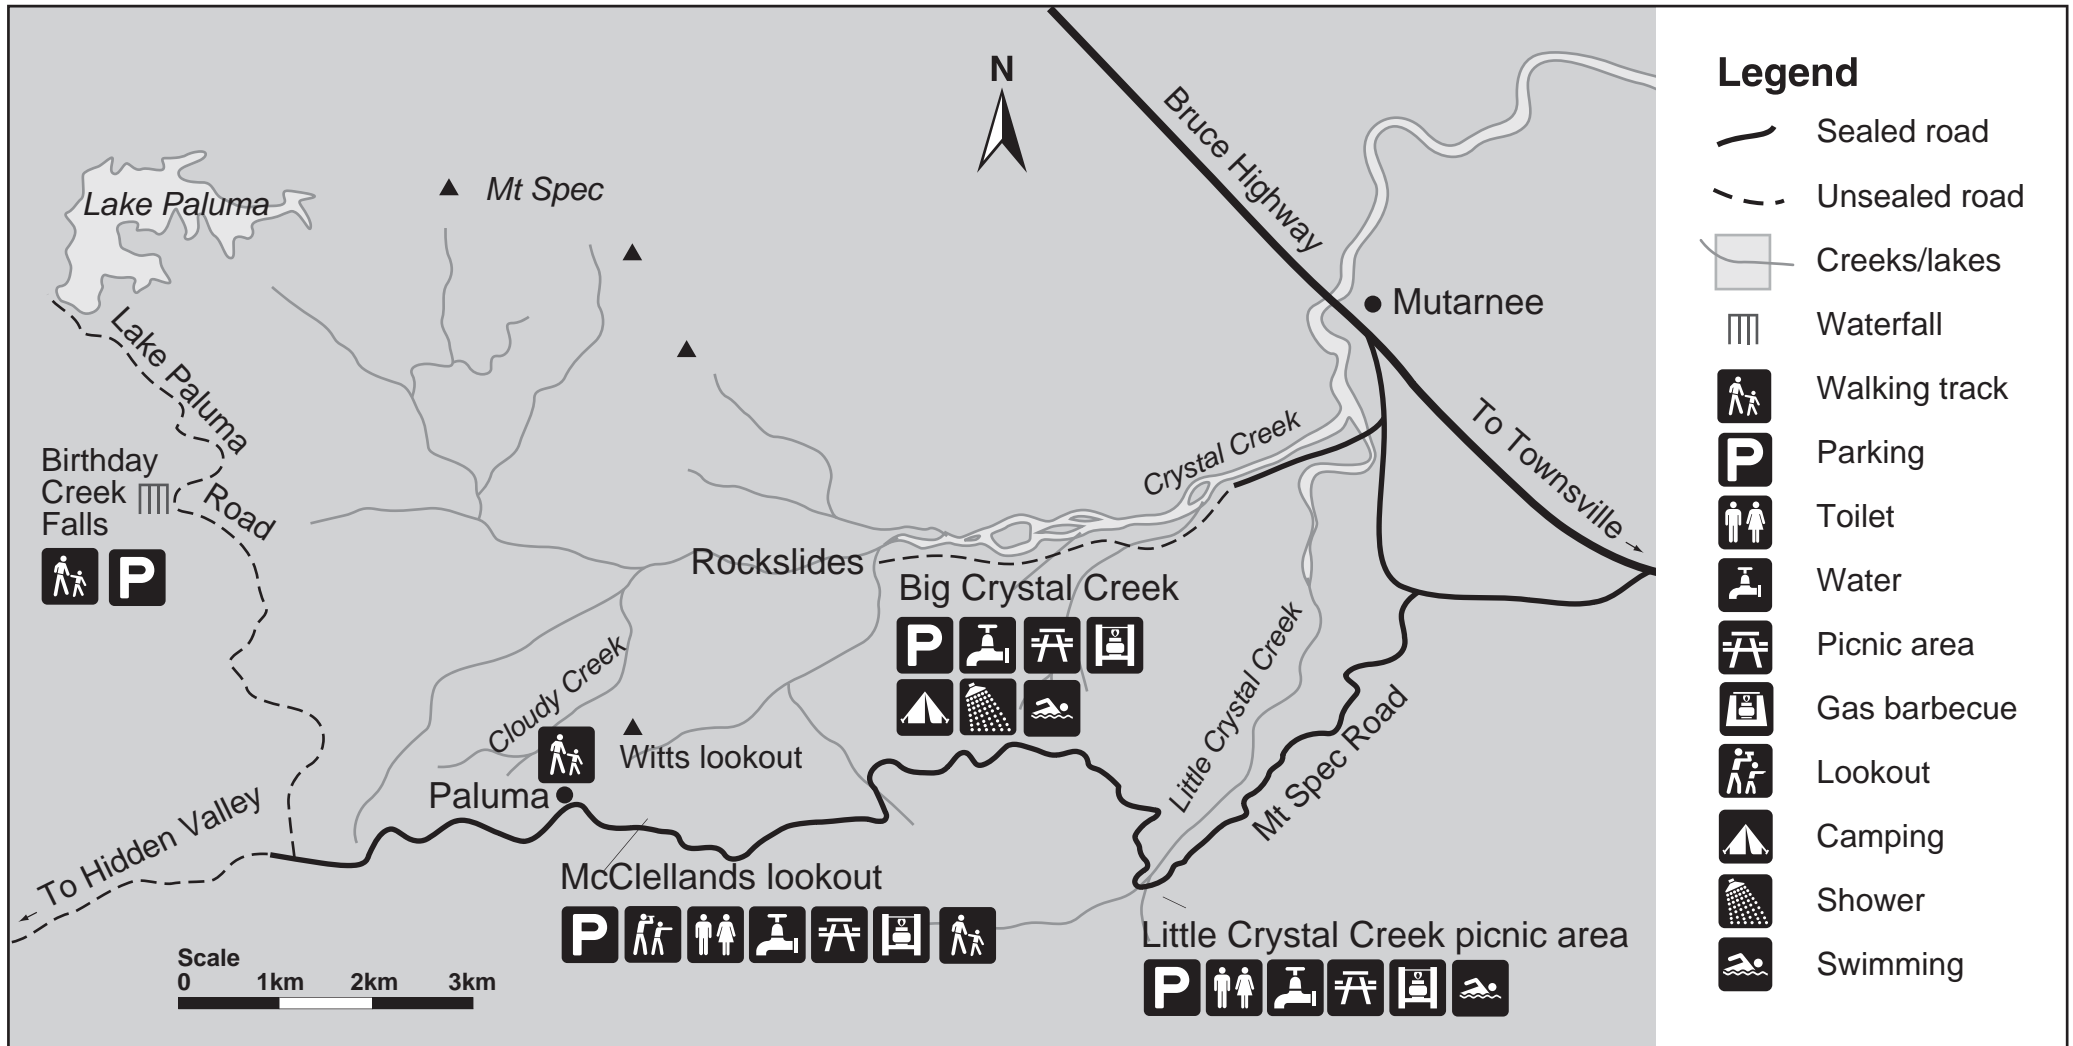

Mount Spec

Paluma National Park

June 2007

© State of Queensland. Environmental Protection Agency MA308