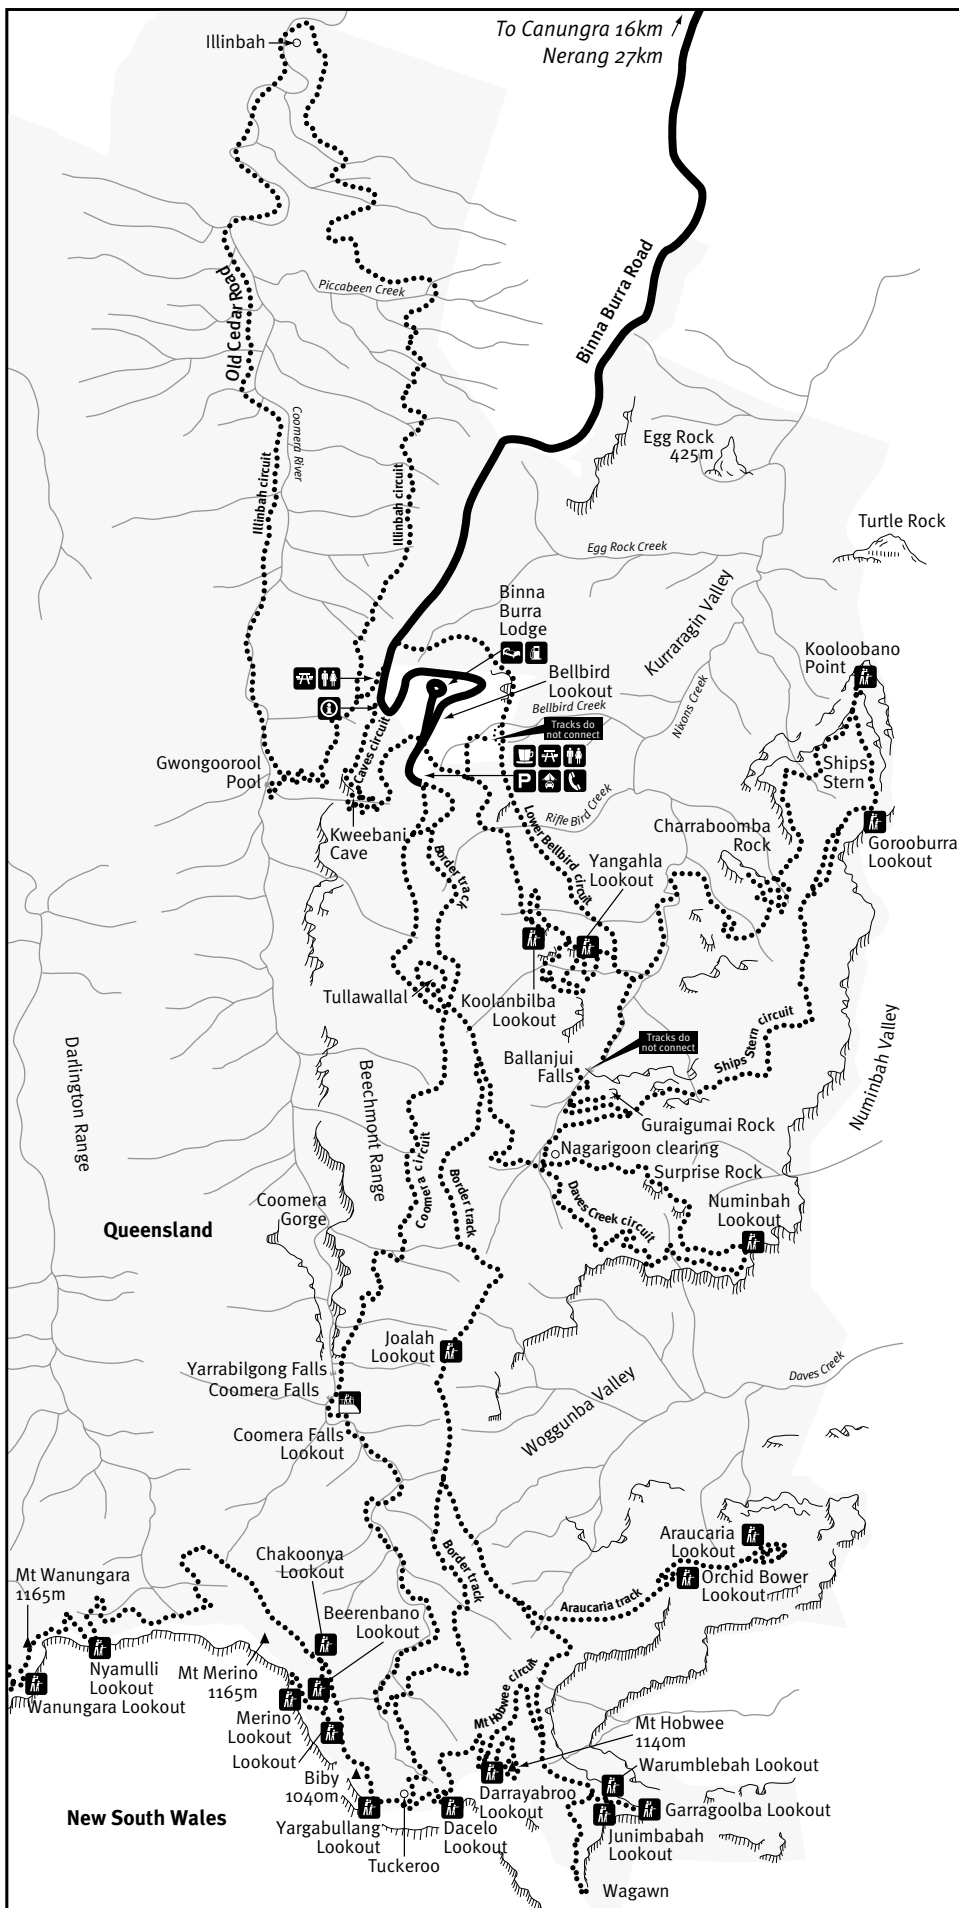

Binna Burra section

Lamington National Park

February 2006

Legend

- National park
- Mountain
- Cliff line
- River, creek
- Sealed road
- Unsealed road
- Private boardwalk/tracks
- Walking track
- Information centre
- Parking
- Facilities
- Picnic area
- Camping
- Accommodation
- Kiosk
- Telephone
- Petrol
- Lookout
- Structured platform lookout with handrails