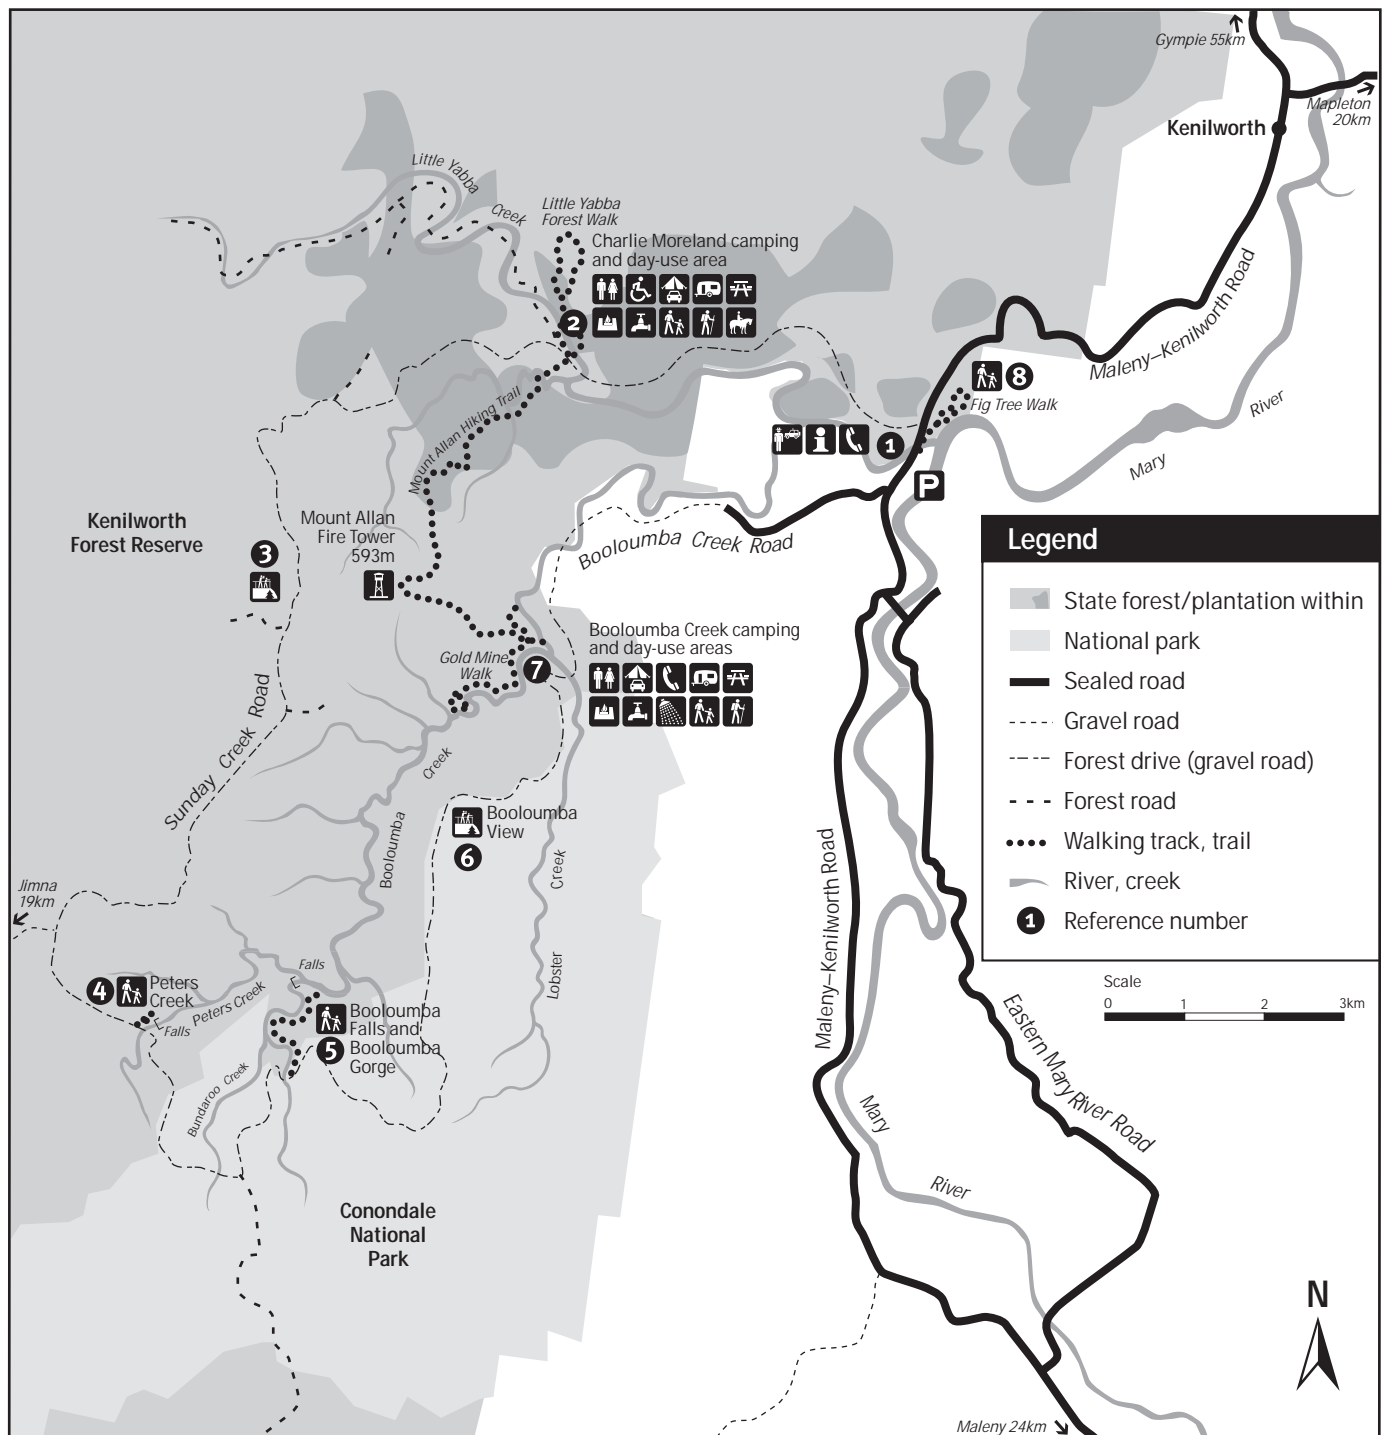

## Pictogram Legend

	Toilets		Information centre		Tap
	Disabled		Fire tower		Walking track
	Lookout		Ranger Station		Hiking trail
	Parking		Caravan		Horse riding
	Car-based camping		Picnic table		Shower
	Emergency phone		Fireplace		