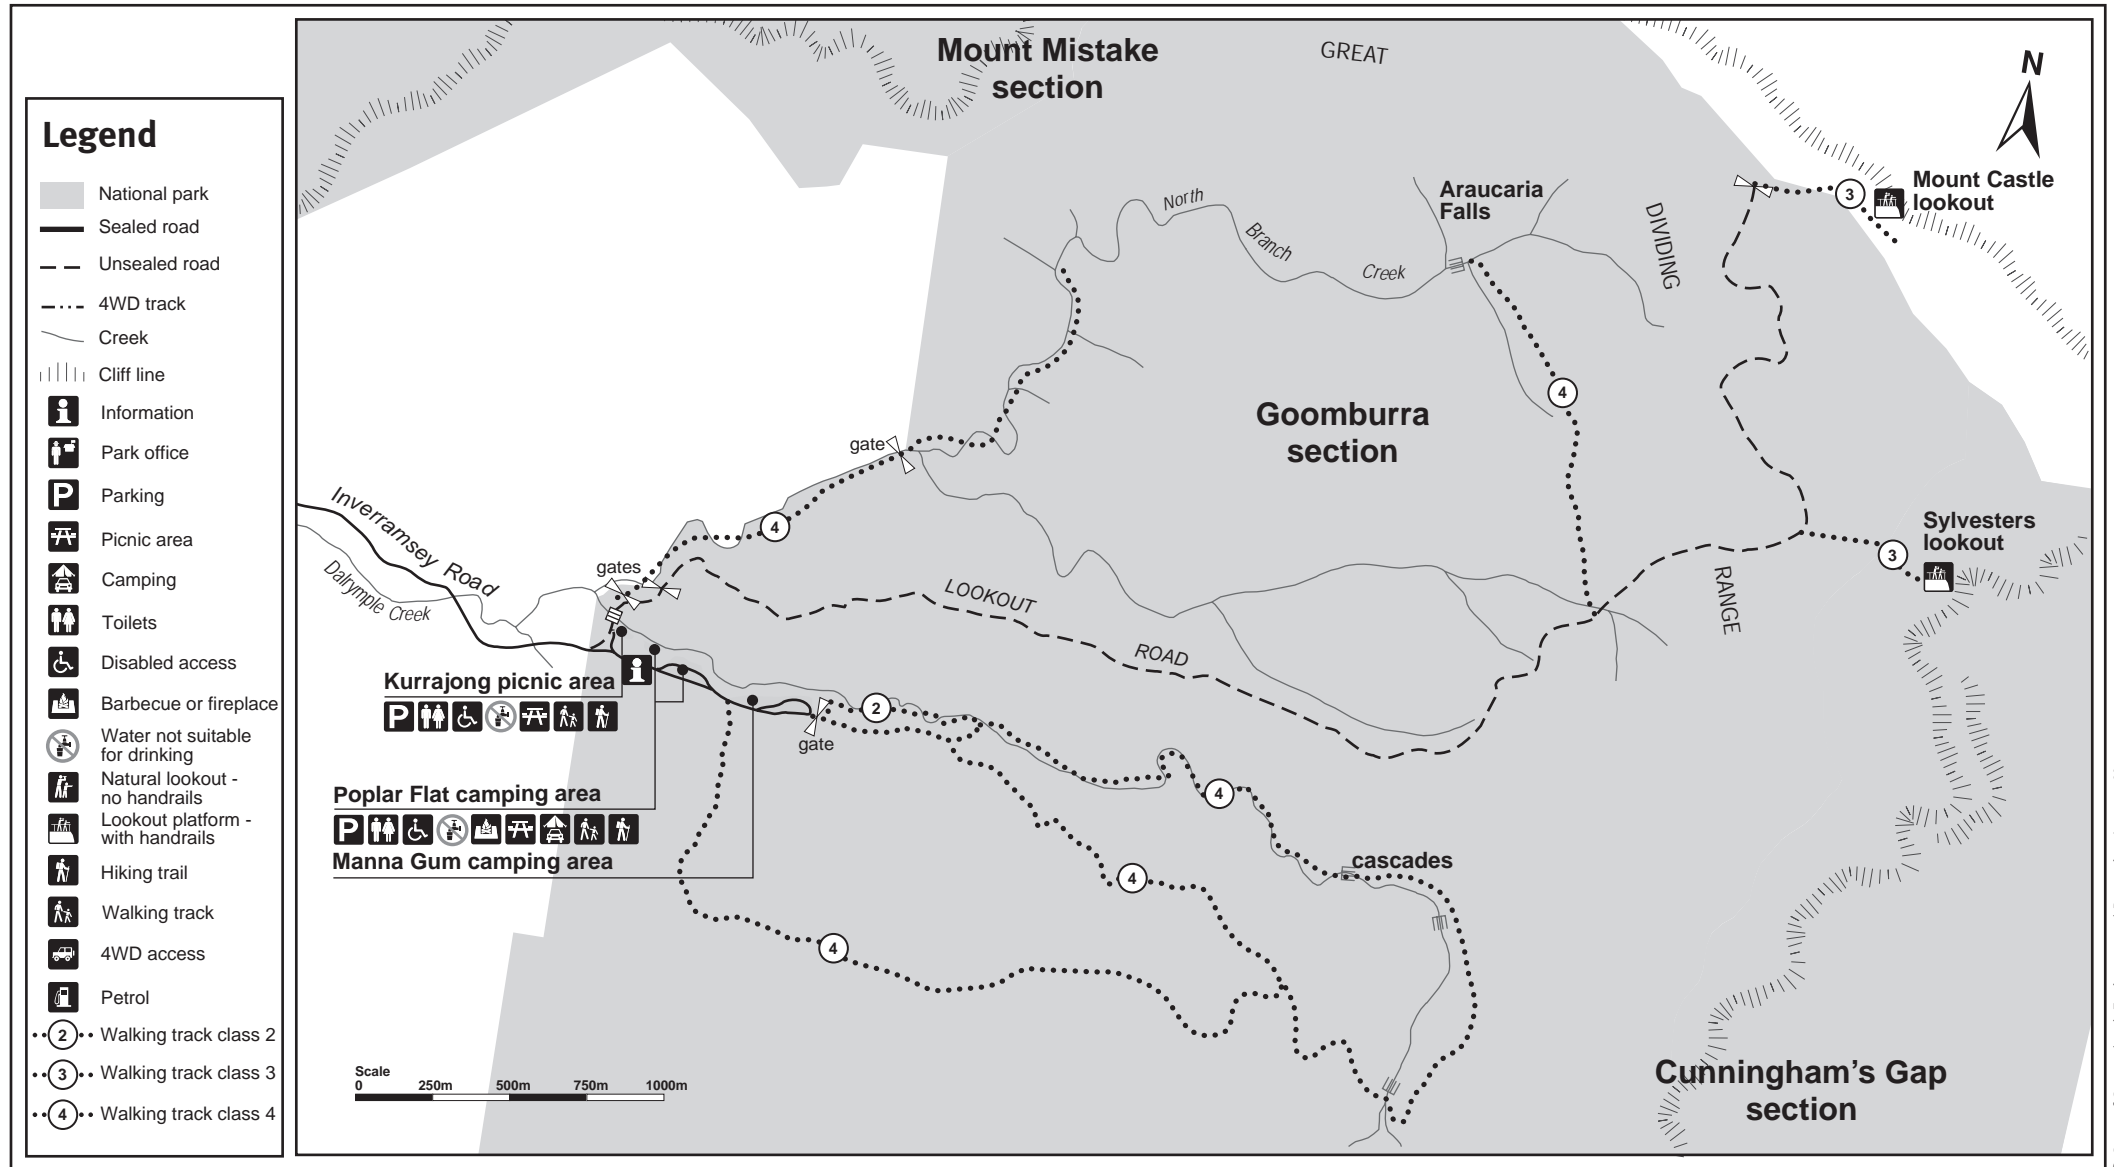

Main Range National Park

Goomburra section

June 2007

© State of Queensland, Environmental Protection Agency, Ma254-2