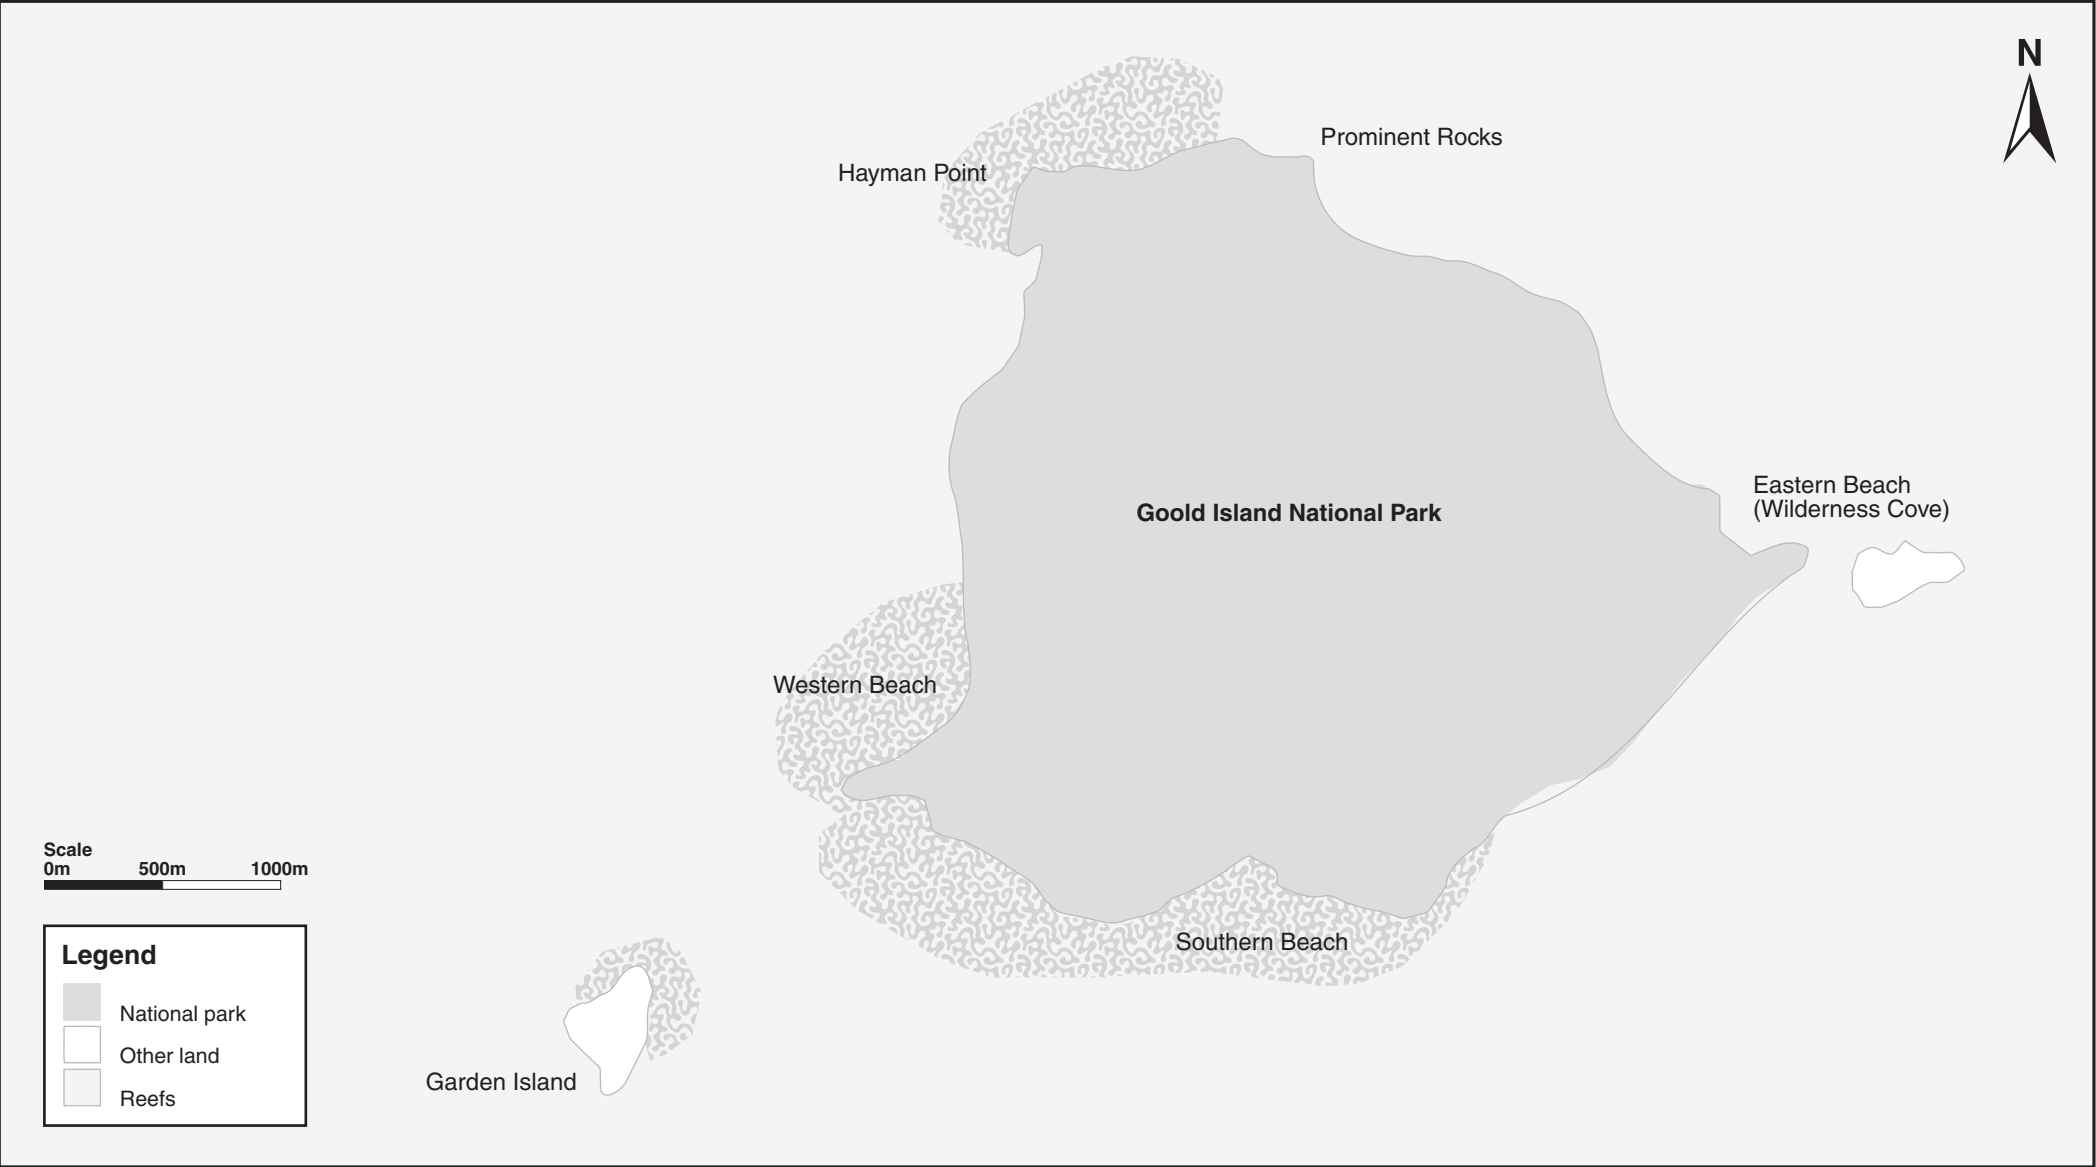

# Goold Island National Park

July 2007

© State of Queensland. Environmental Protection Agency MA318 Aug07