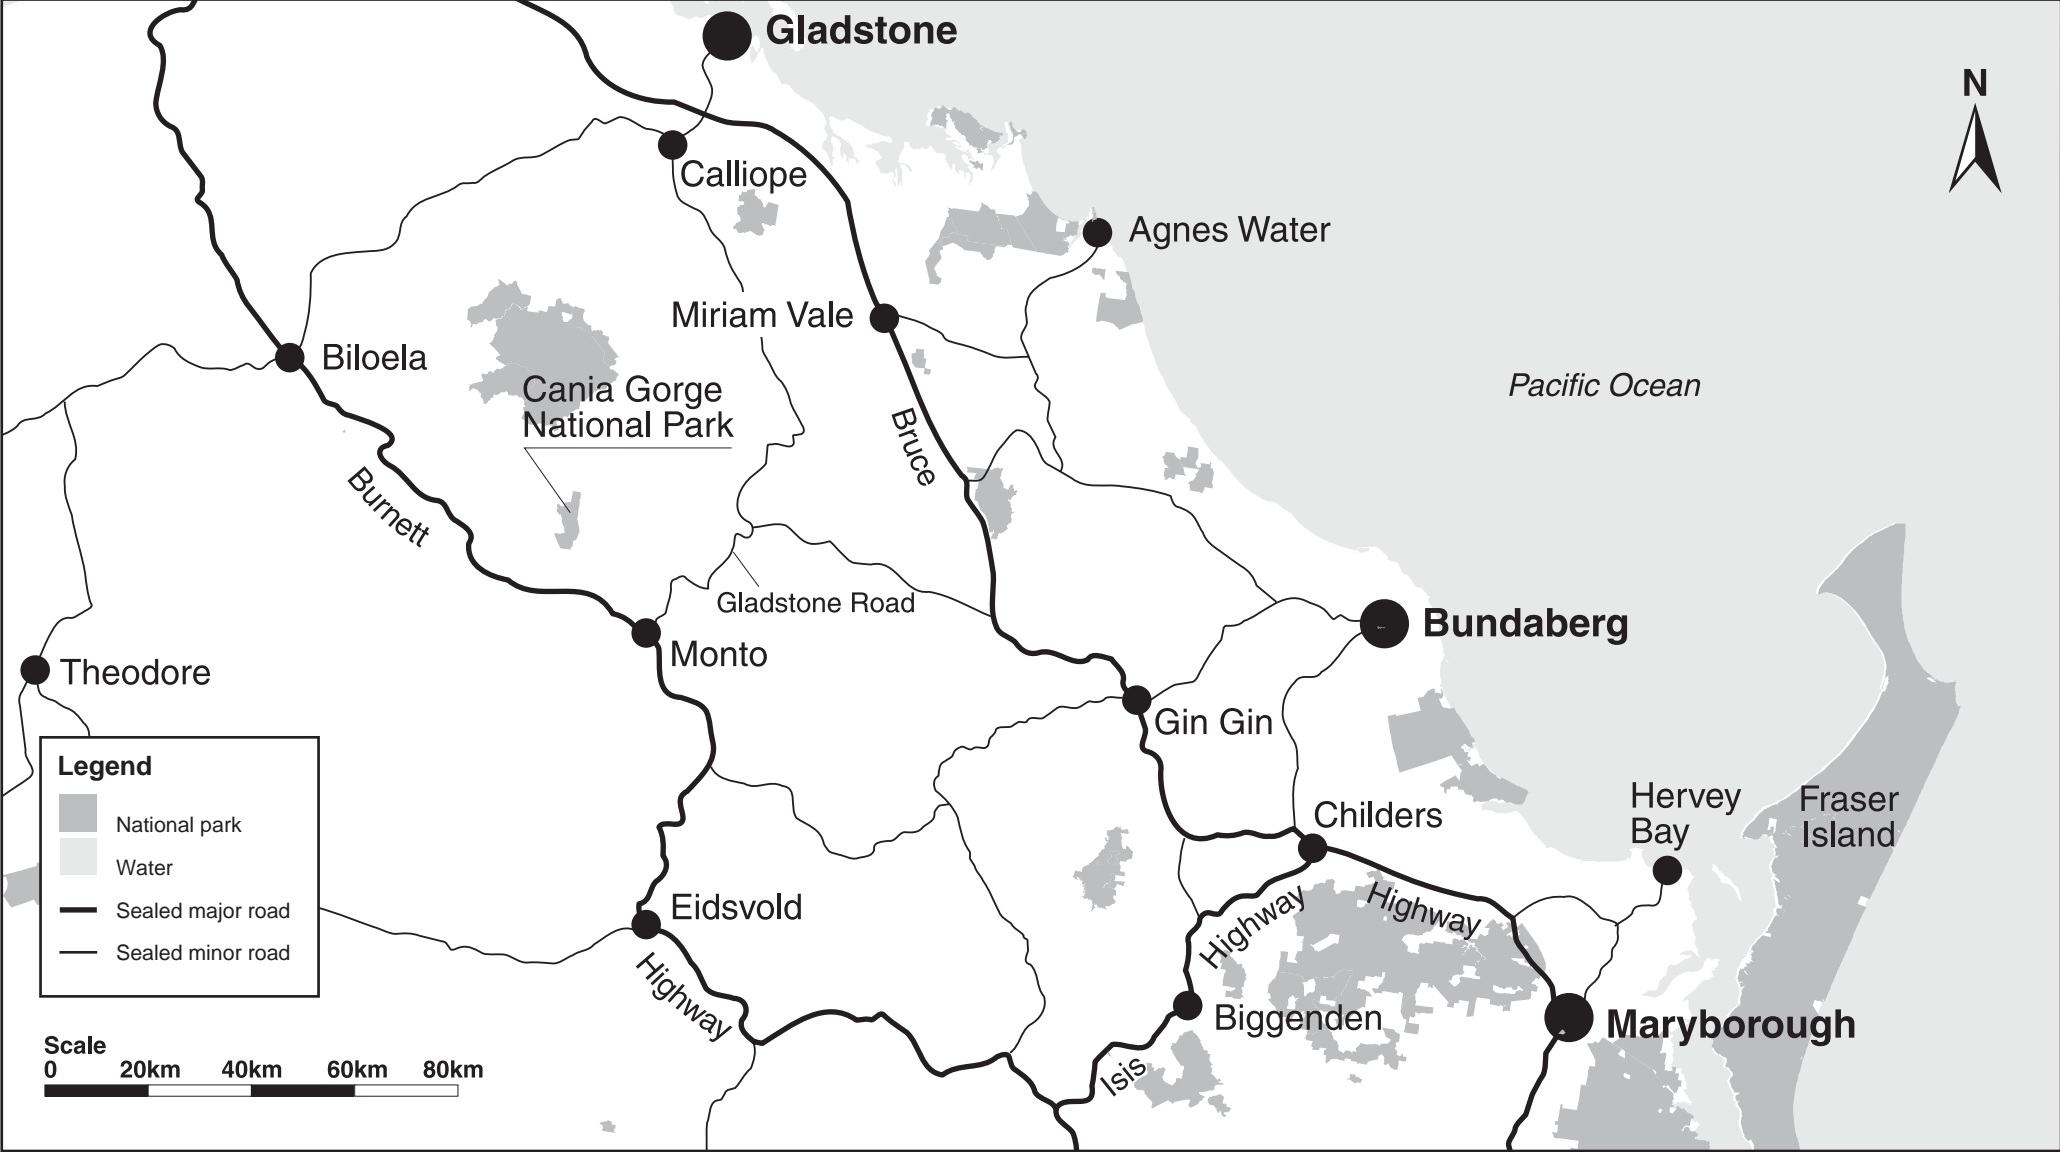

# Cania Gorge National Park - Locality Map

May 2007

© State of Queensland. Environmental Protection Agency MA280-2